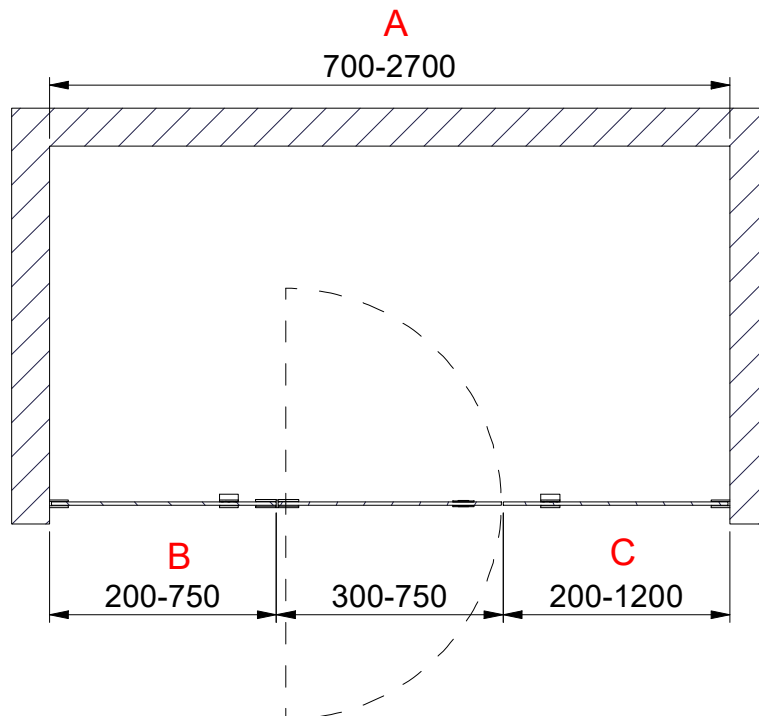

(1 : 20)

A-A (1 : 20)

INR

Description
ARC 7 Original Left

Designed by
ROGE
Date
2021-05-20

Drawing no
20045.01
Revision
C