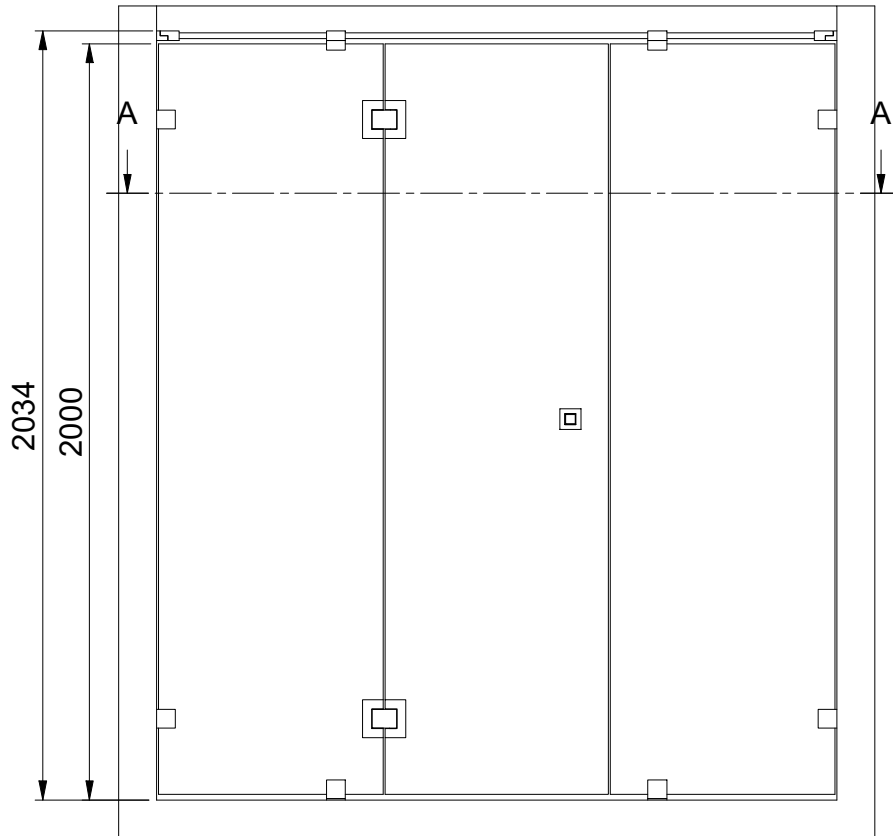

(1 : 20)

A-A (1 : 20)

INR

Description
ARC 7 Original Left

Designed by
ROGE
Date
2021-05-20

Drawing no
20045.01
Revision
C