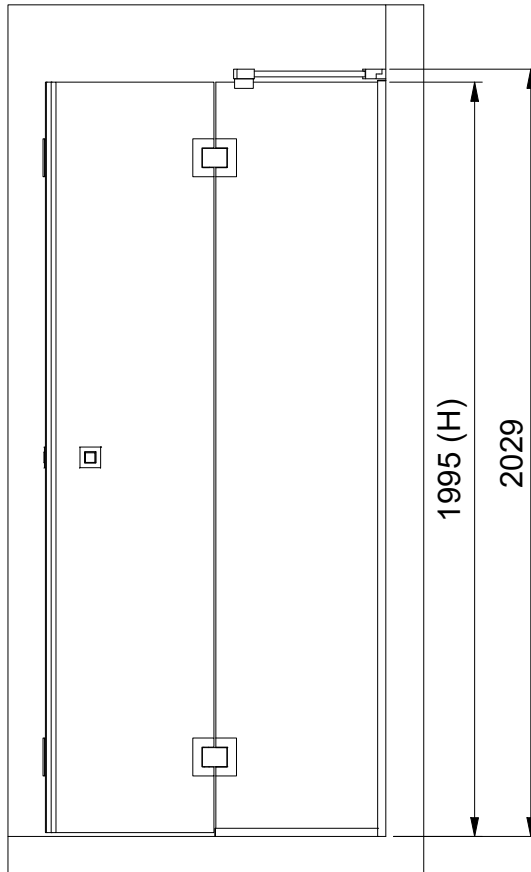

( 1 : 20 )

**INR**

Description  
ARC 14 Frame Left

Designed by  
**ROGE**  
Date  
2021-05-20

Drawing no  
302344.01  
Revision  
A