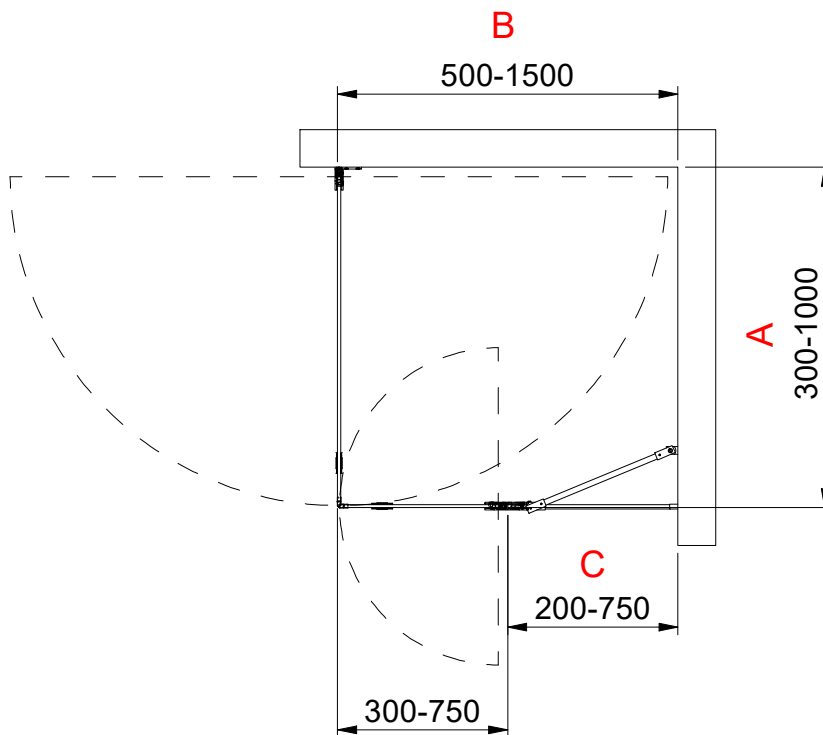

( 1 : 20 )

**INR**

Description  
ARC 14 Frame Left

Designed by  
**ROGE**  
Date  
2021-05-20

Drawing no  
302344.01  
Revision  
A