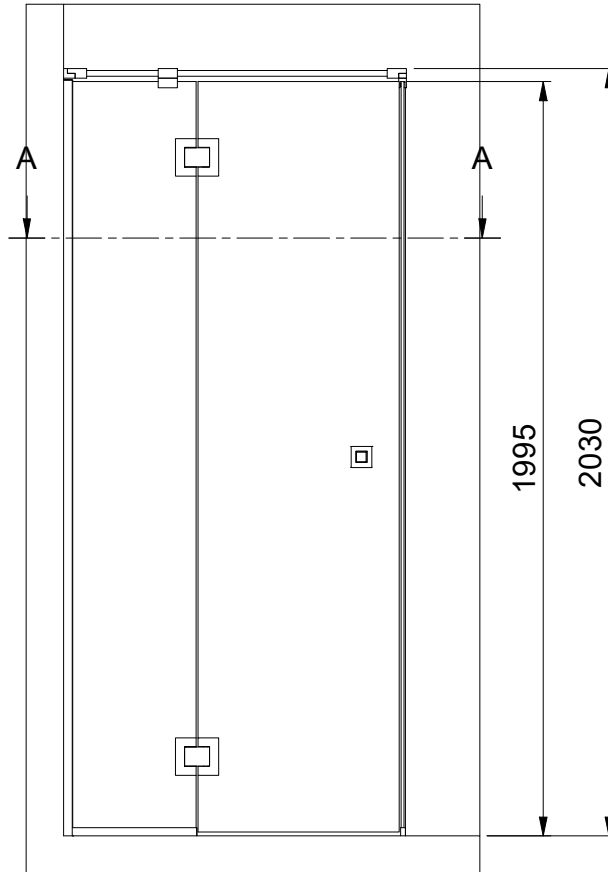

( 1 : 20 )

A-A ( 1 : 20 )

Description  
ARC 15 Frame Left

Designed by  
**ROGE**  
Date  
2021-05-20

Drawing no  
**30245.01**  
Revision  
**A**