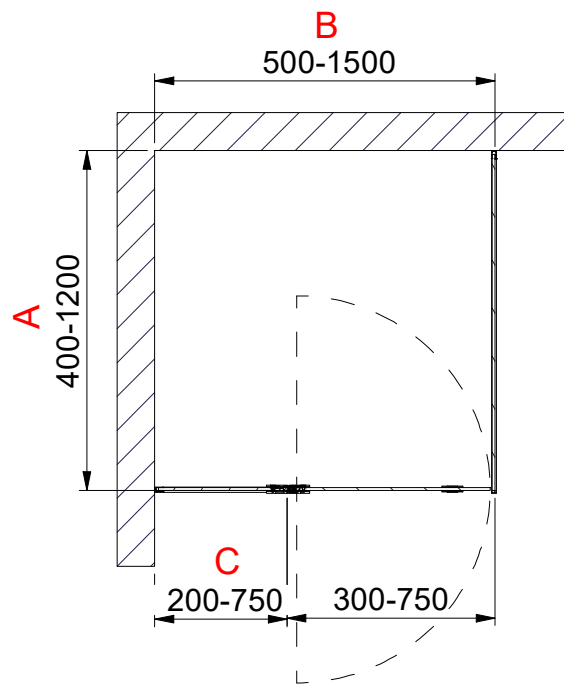

( 1 : 20 )

A-A ( 1 : 20 )

Description  
ARC 15 Frame Left

Designed by  
**ROGE**  
Date  
2021-05-20

Drawing no  
**30245.01**  
Revision  
**A**